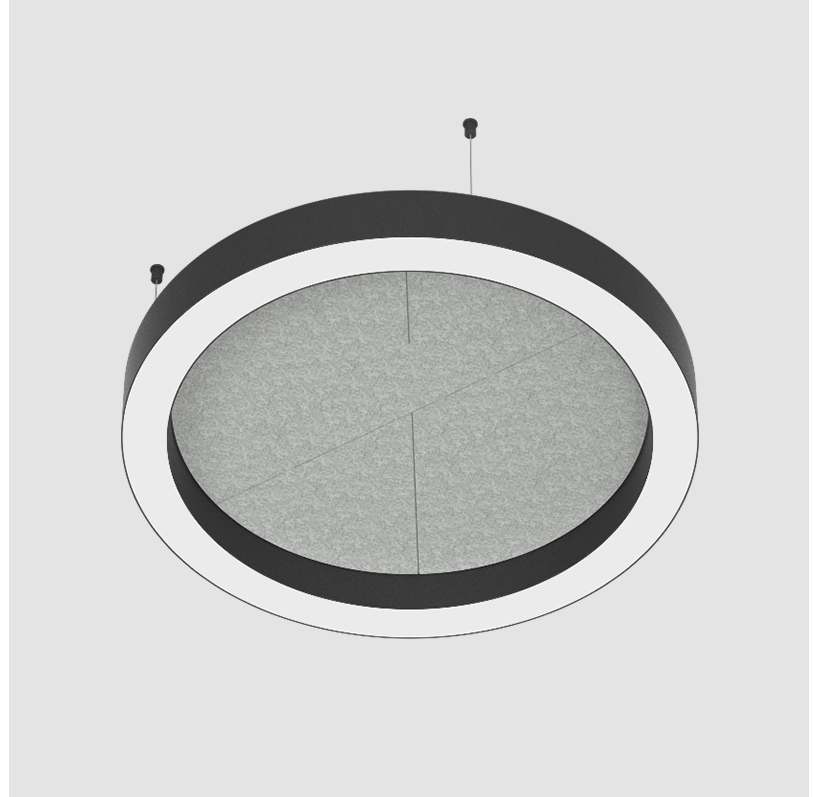

GLORIOUS SLIM ACOUSTIC SUSPENSION

A300728-

base number LED Dimming Color Temperature Finishes (Diamond) Finishes (Triangle) Finish Options Diffuser Options Cable Length

- To build a product code in our configurator select the specify button on the base model # product page
- To build a manual product code on this datasheet choose from the options listed below in blue font and add the suffix to the base model #

GENERAL

Series: Glorious Slim Acoustic
 Brand: Prolicht
 Division: Architectural
 Mounting Type: Suspension
 Mounting Location: Ceiling
 Subcategory: Acoustic

PHYSICAL

Shape: Round
 Length (mm): 800
 Length (in): 31 1/2
 Width (mm): 90
 Width (in): 3 9/16
 Light Distribution: Direct
 Weight (kg): 9.026
 Weight (lbs): 19.90
 Diffuser: PMMA - Opal / Micro-Prism
 Fixture Finish: SSR / BKV / CWI / CRY / HAB / UFT / ITA / RUA / FTG / MYG / LOD / PUS / FRO / FUP / KIA / POP / BLS / SPG / MEY / GOH / GUM / CHC / COM / ABZ / JAG / OBR / MOS / ROR
 Accent Finish: ANC / ASH / BNA / BTC / BZE / CEL / EGG / EVG / FOG / FOS / FST / FUA / IRI / IRO / KHA / LIC / LIM / MER / MSN / MUS / ONX / PEA / PLU / POL / PPY / RAY / ROY / RST / STE / SWD / TAN / TAU
 Fixture Material: Aluminum
 Cable Details: 2 000mm / 78 3/4" or 6 000mm / 236 1/4" Transparent Cable

Certified By: CSA Certified to UL and CSA Standards
 IP rating: IP20

GLORIOUS SLIM ACOUSTIC SUSPENSION

A300728-

PROJECT	_____
TYPE	_____
SPECIFIER	_____
QUANTITY	_____
DATE	_____

PROJECT _____
 TYPE _____
 SPECIFIER _____
 QUANTITY _____
 DATE _____

GLORIOUS SLIM ACOUSTIC SUSPENSION

A300730-

base number LED Dimming Color Temperature Color Temperature Finishes (Diamond) Finishes (Triangle) Finish Options Diffuser Options Cable Length

- To build a product code in our configurator select the specify button on the base model # product page
- To build a manual product code on this datasheet choose from the options listed below in blue font and add the suffix to the base model #